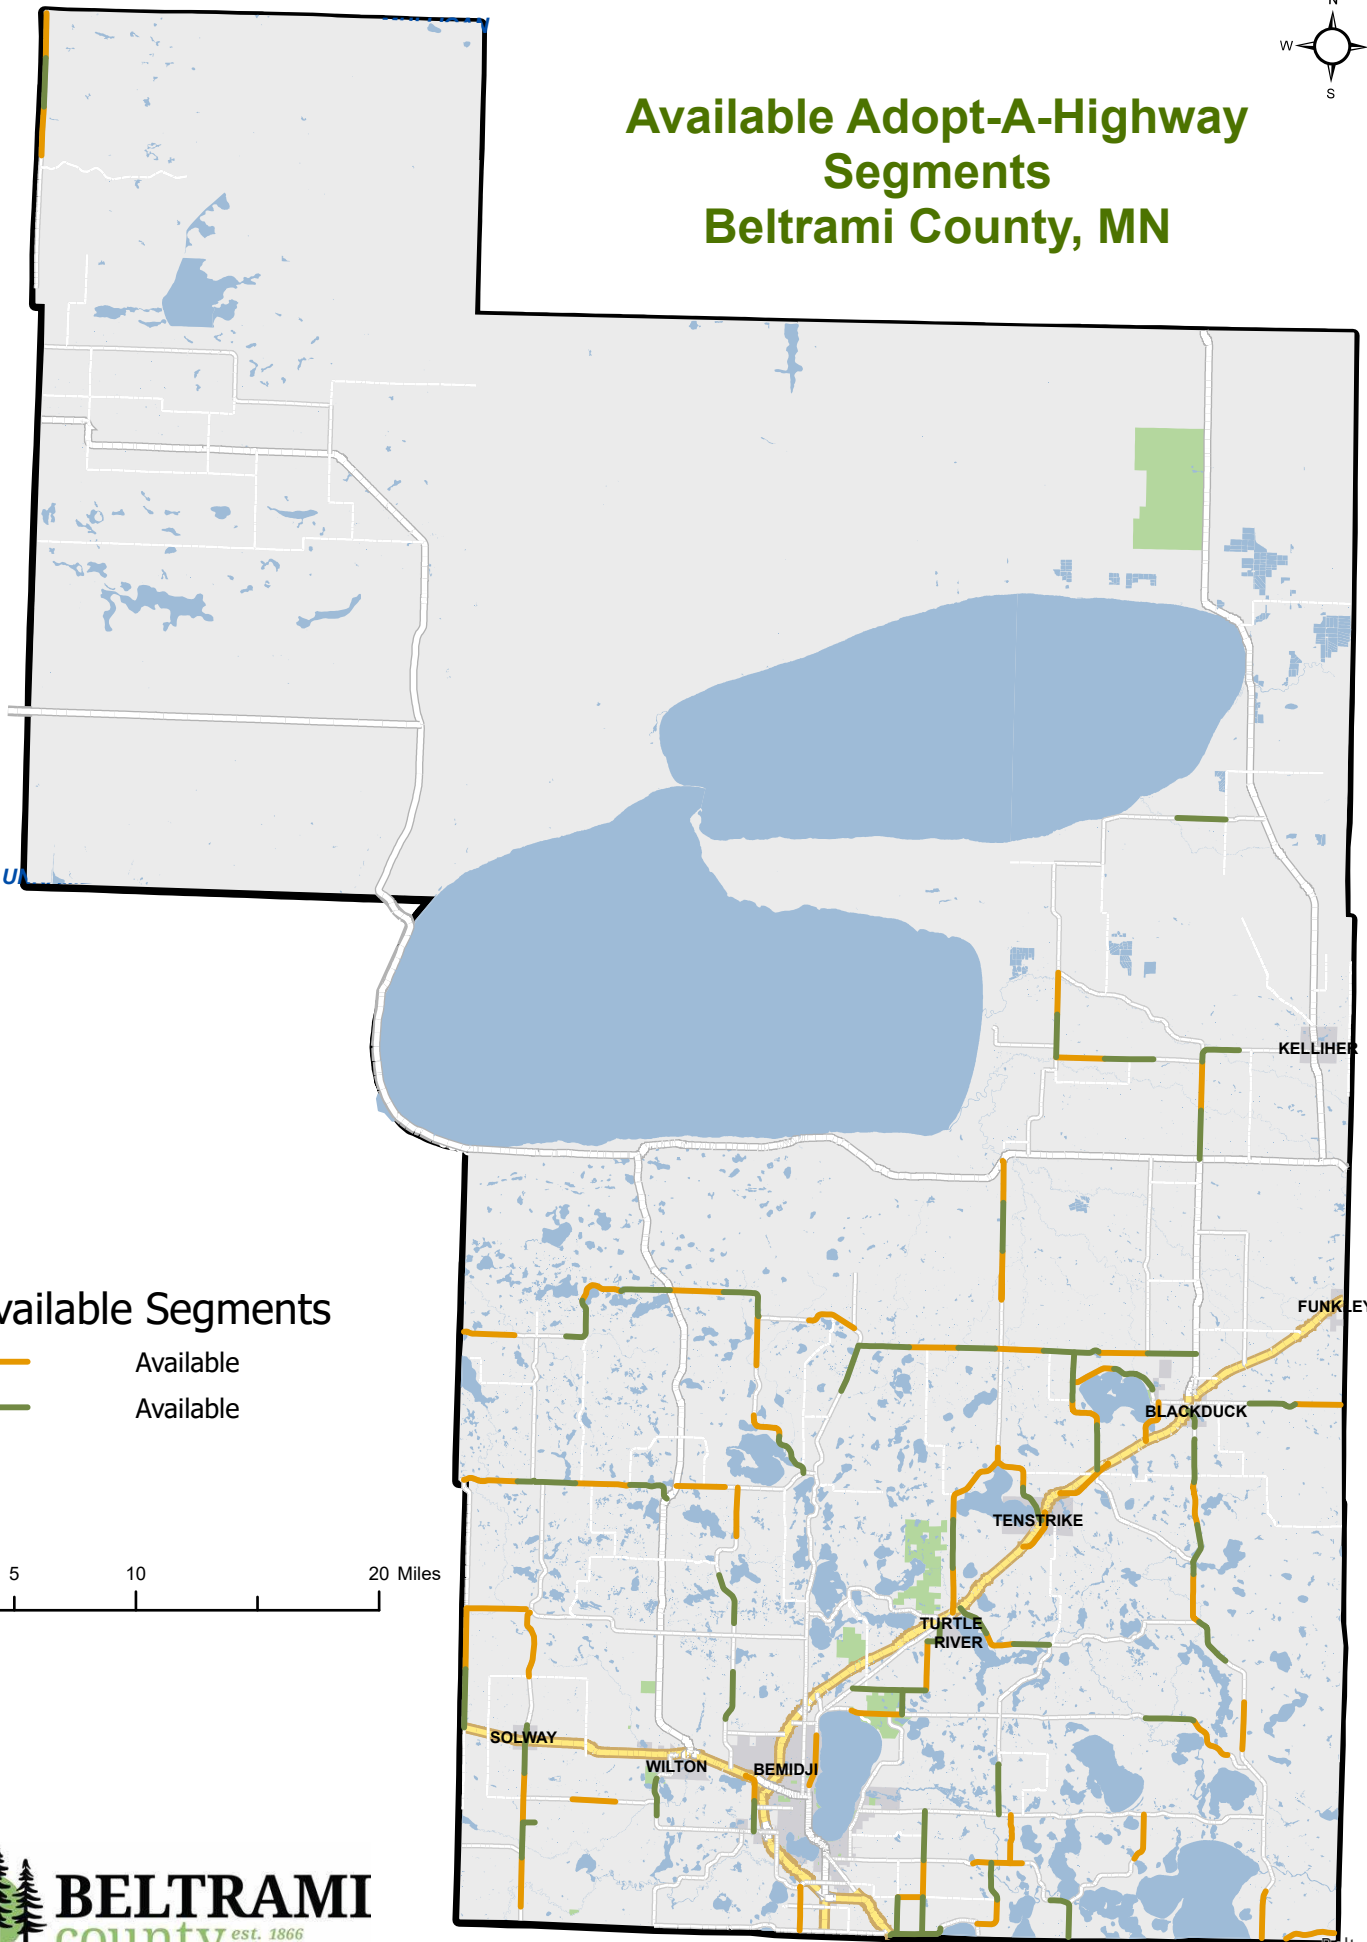

Available Adopt-A-Highway Segments Beltrami County, MN

Available Segments

-  Available
-  Available

0 5 10 20 Miles