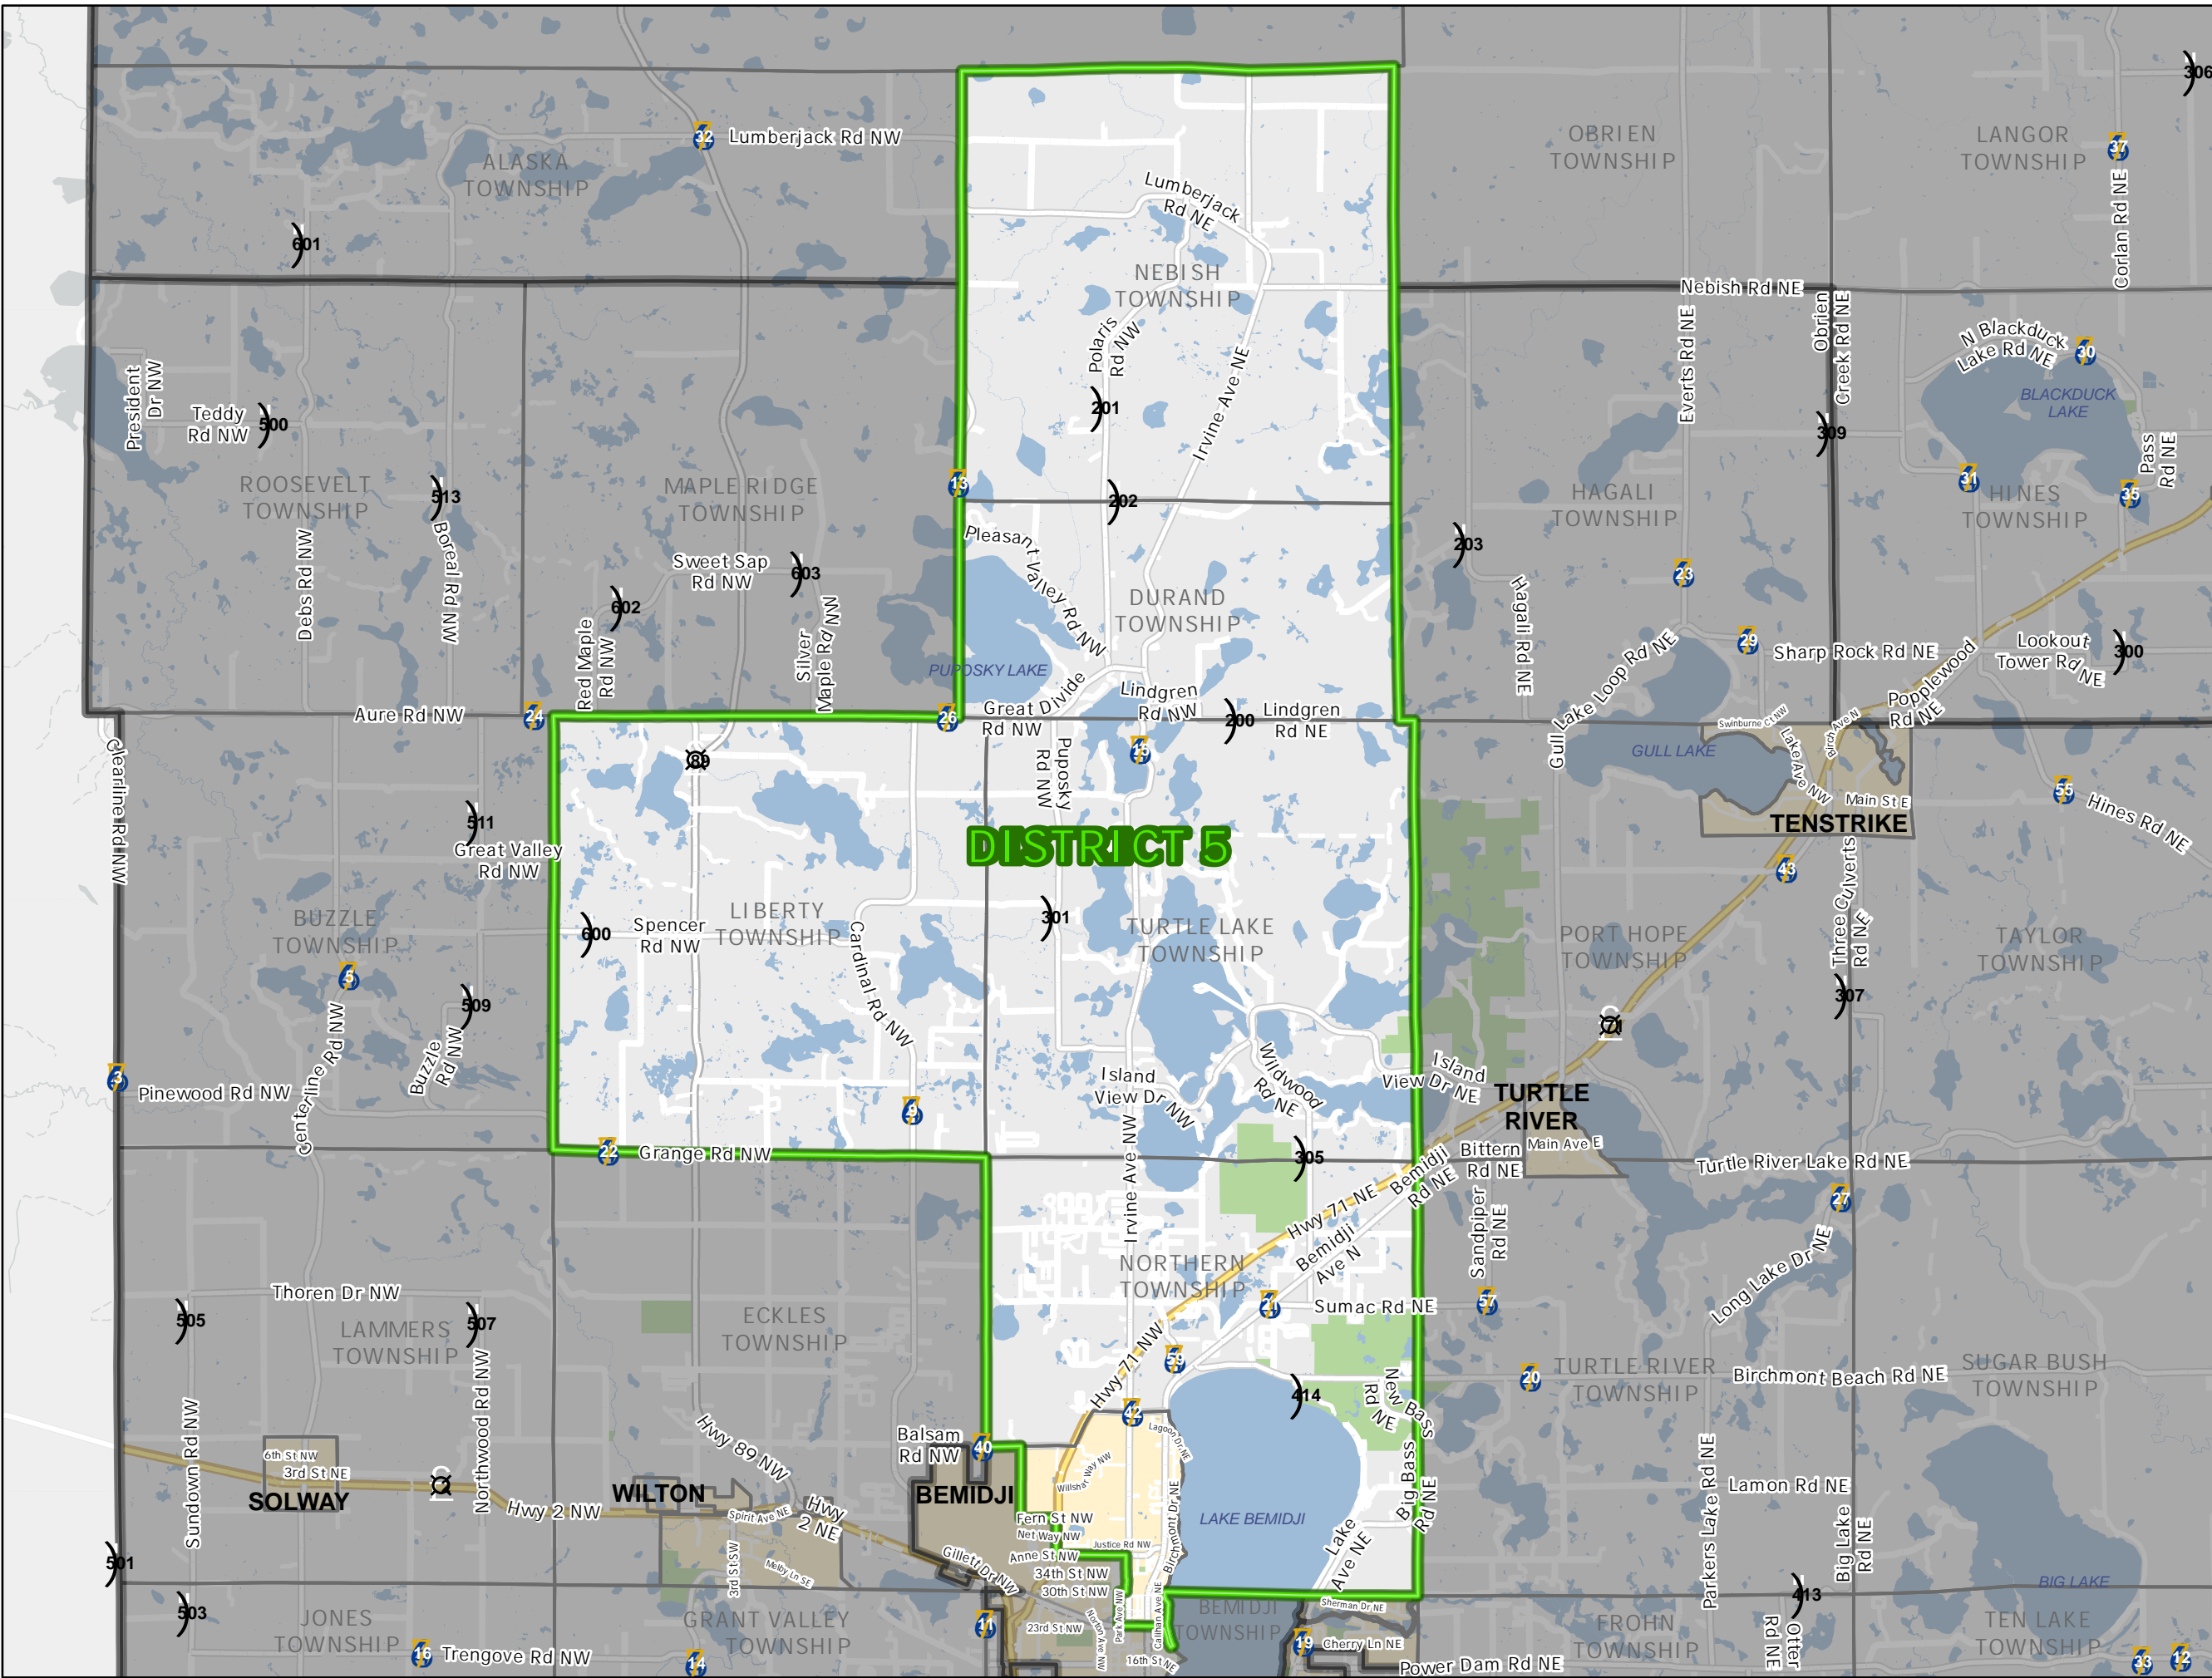

BELTRAMI county

Commissioner District 5

- District 5
- Neighboring Commissioner Districts
- Township Boundaries
- US Hwy
- State Hwy
- County State Aid Hwy
- County Road
- Township Road
- Township Mn Maint
- Forest Road
- Waterbody
- Parks
- Municipal Boundaries