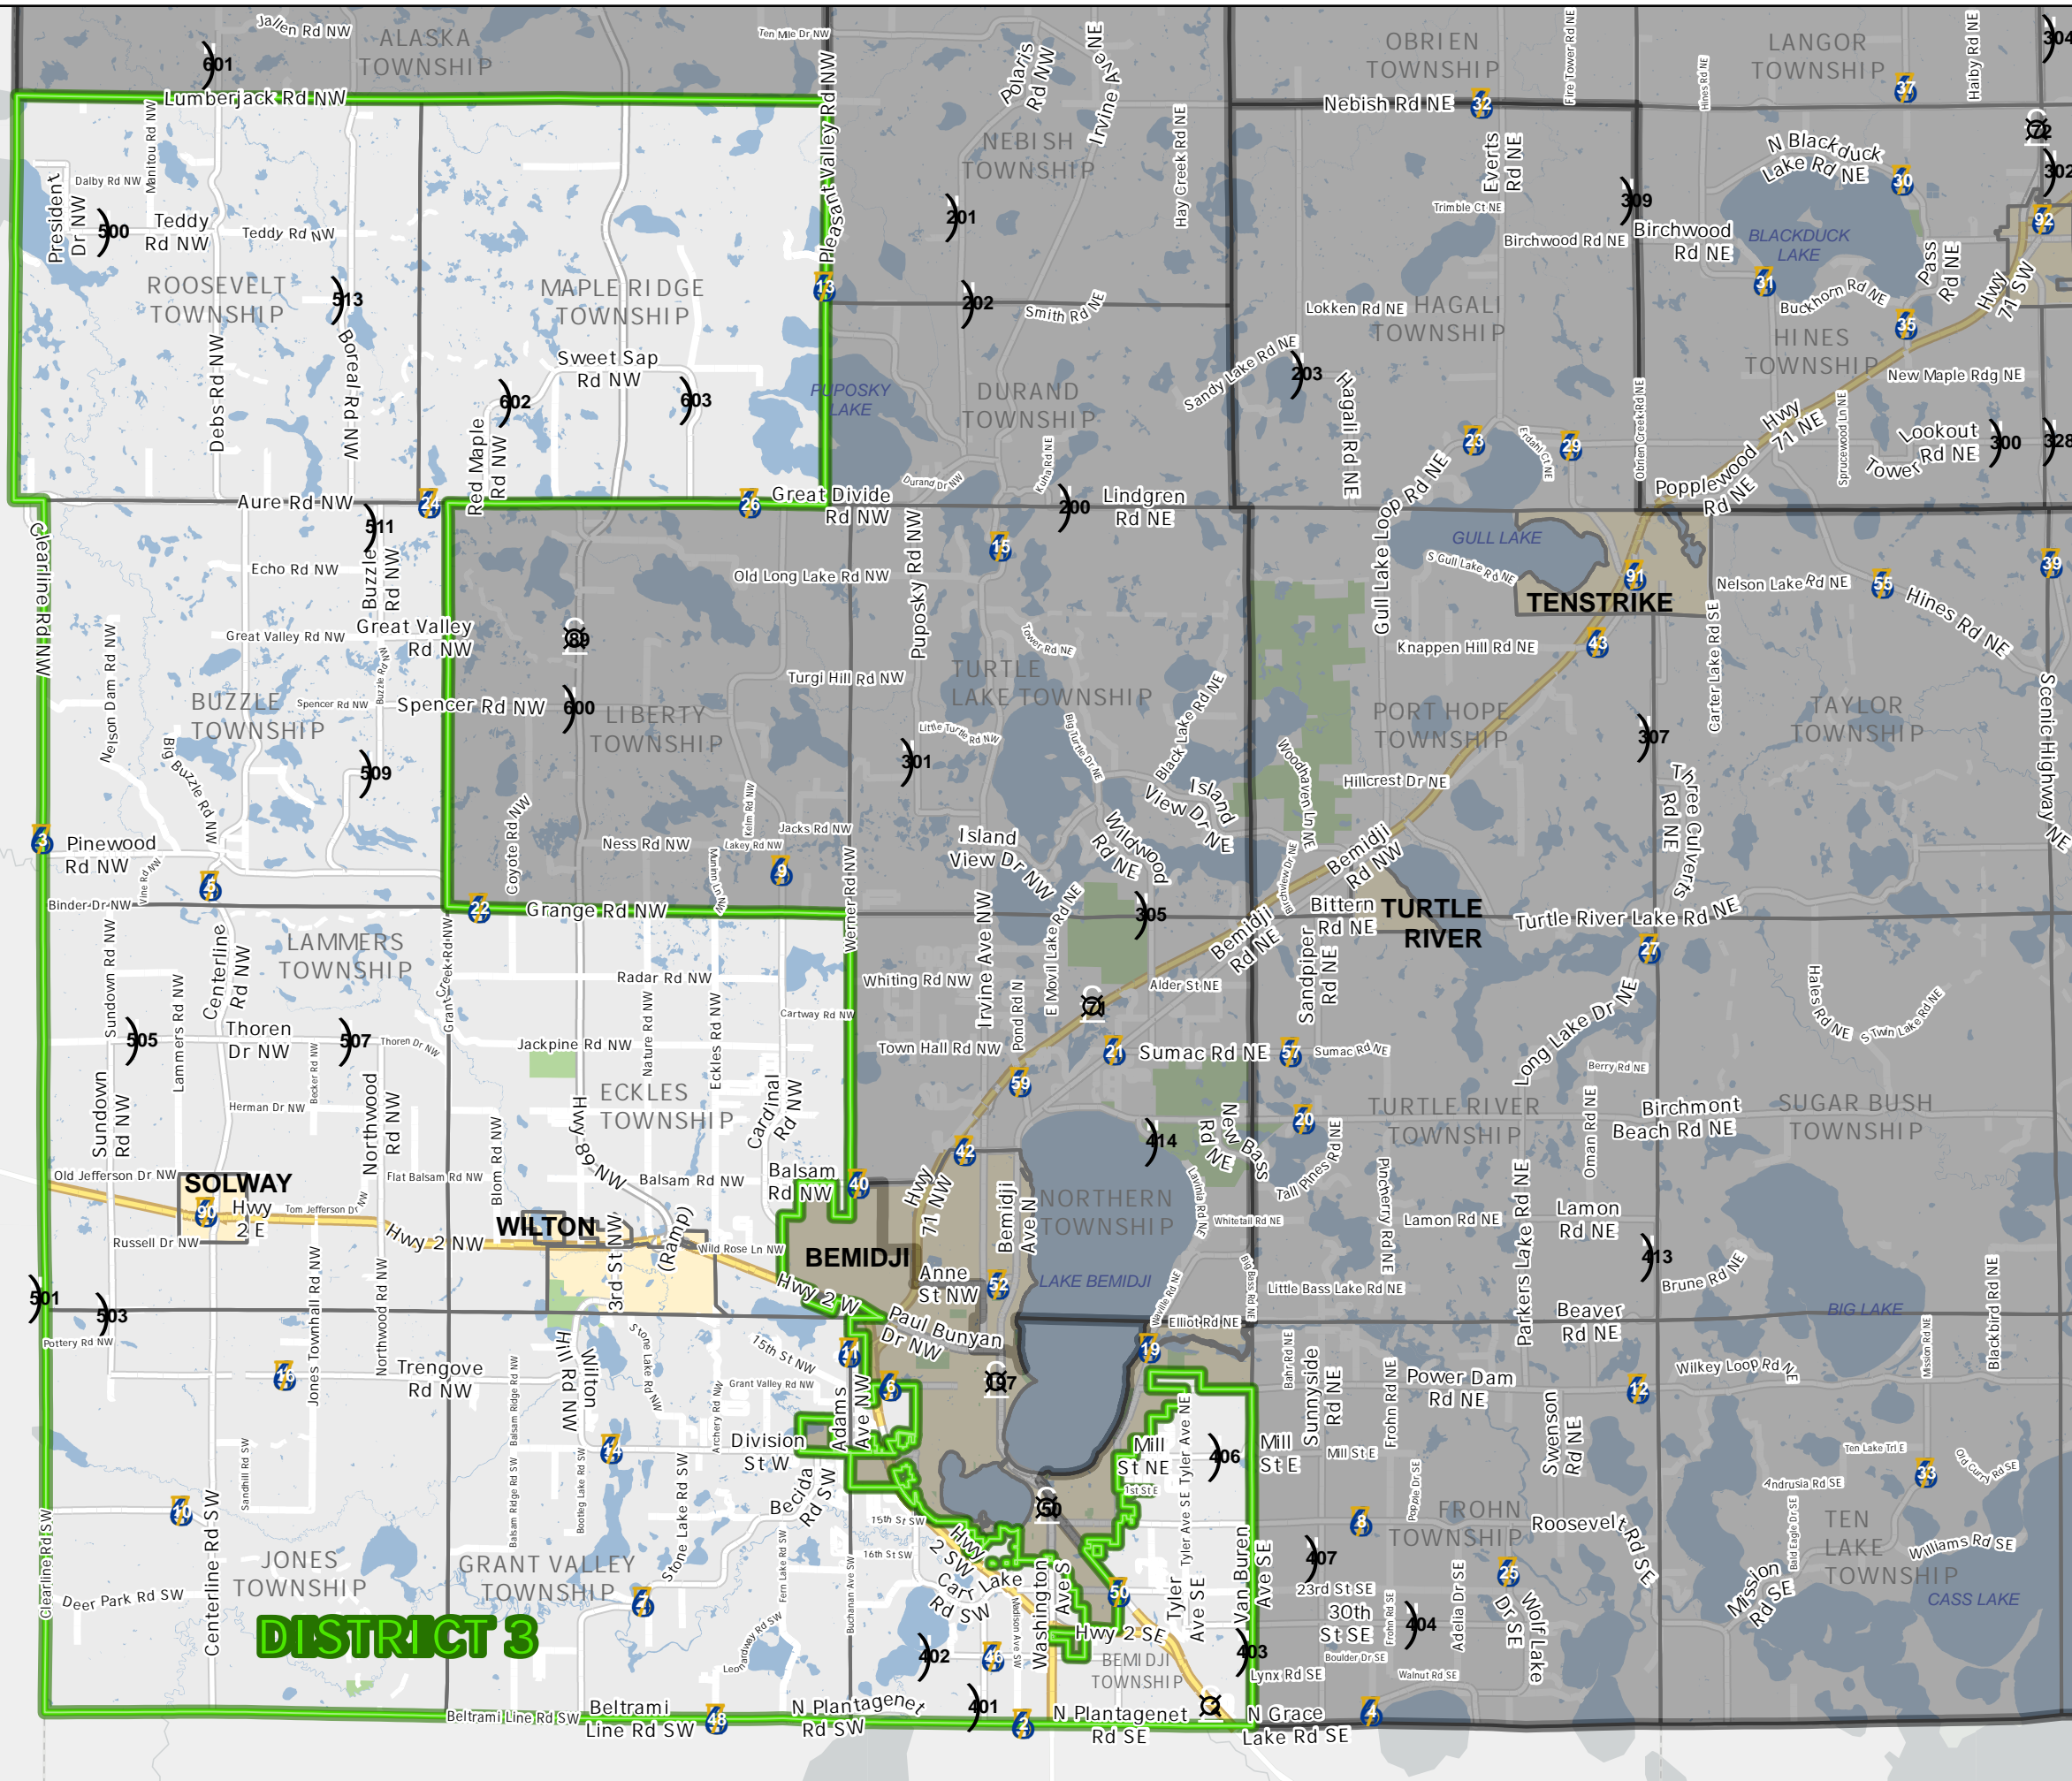

BELTRAMI county

Commissioner District 3

- District 3
- Neighboring Commissioner Districts
- Township Boundaries
- US Hwy
- State Hwy
- County State Aid Hwy
- County Road
- Township Road
- Township Mn Maint
- Forest Road
- Waterbody
- Parks
- Municipal Boundaries